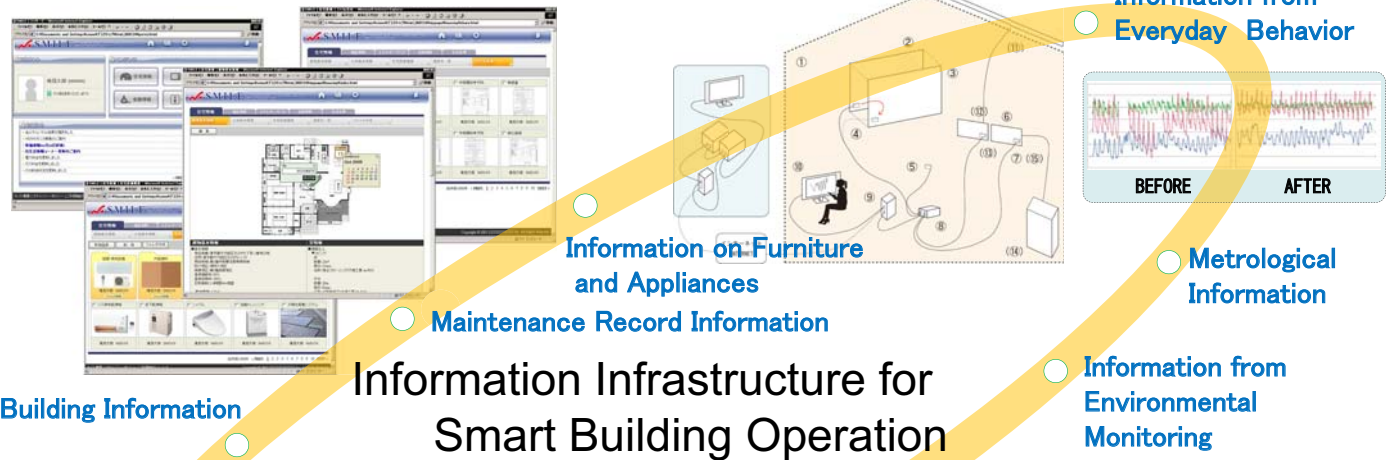

YASHIRO LAB.

[Technologies for smart building operation]

Department of Human and Social Systems

<http://yashirolab.iis.u-tokyo.ac.jp/>
Management of Project

- ✧Engineering/Architecture
- ✧Interdisciplinary Information Studies

What is "Smart"?

We will introduce technologies that aims for "smarter" utilization of existing buildings, given the rapidly shifting environmental constraints in global scale and its effect onto our social and economical structure. In particular, through sharing informational infrastructure among building users and related stakeholders, we will aim to reduce unreasonableness and wastefulness from the current building operations, while further building and utilizing knowledge for better operation of buildings.

"le-Karte" development of the home information record system

Through developing a method for appropriate management of home information (building information such as plans and photos, as well as maintenance record), we aim toward the "house that you lived with care" to maintain its value over time.

Assisting the learning processes of everyday living environment

Through information feedback and structuring, we give assistance to the learning processes of inhabitants on their everyday, living environment.