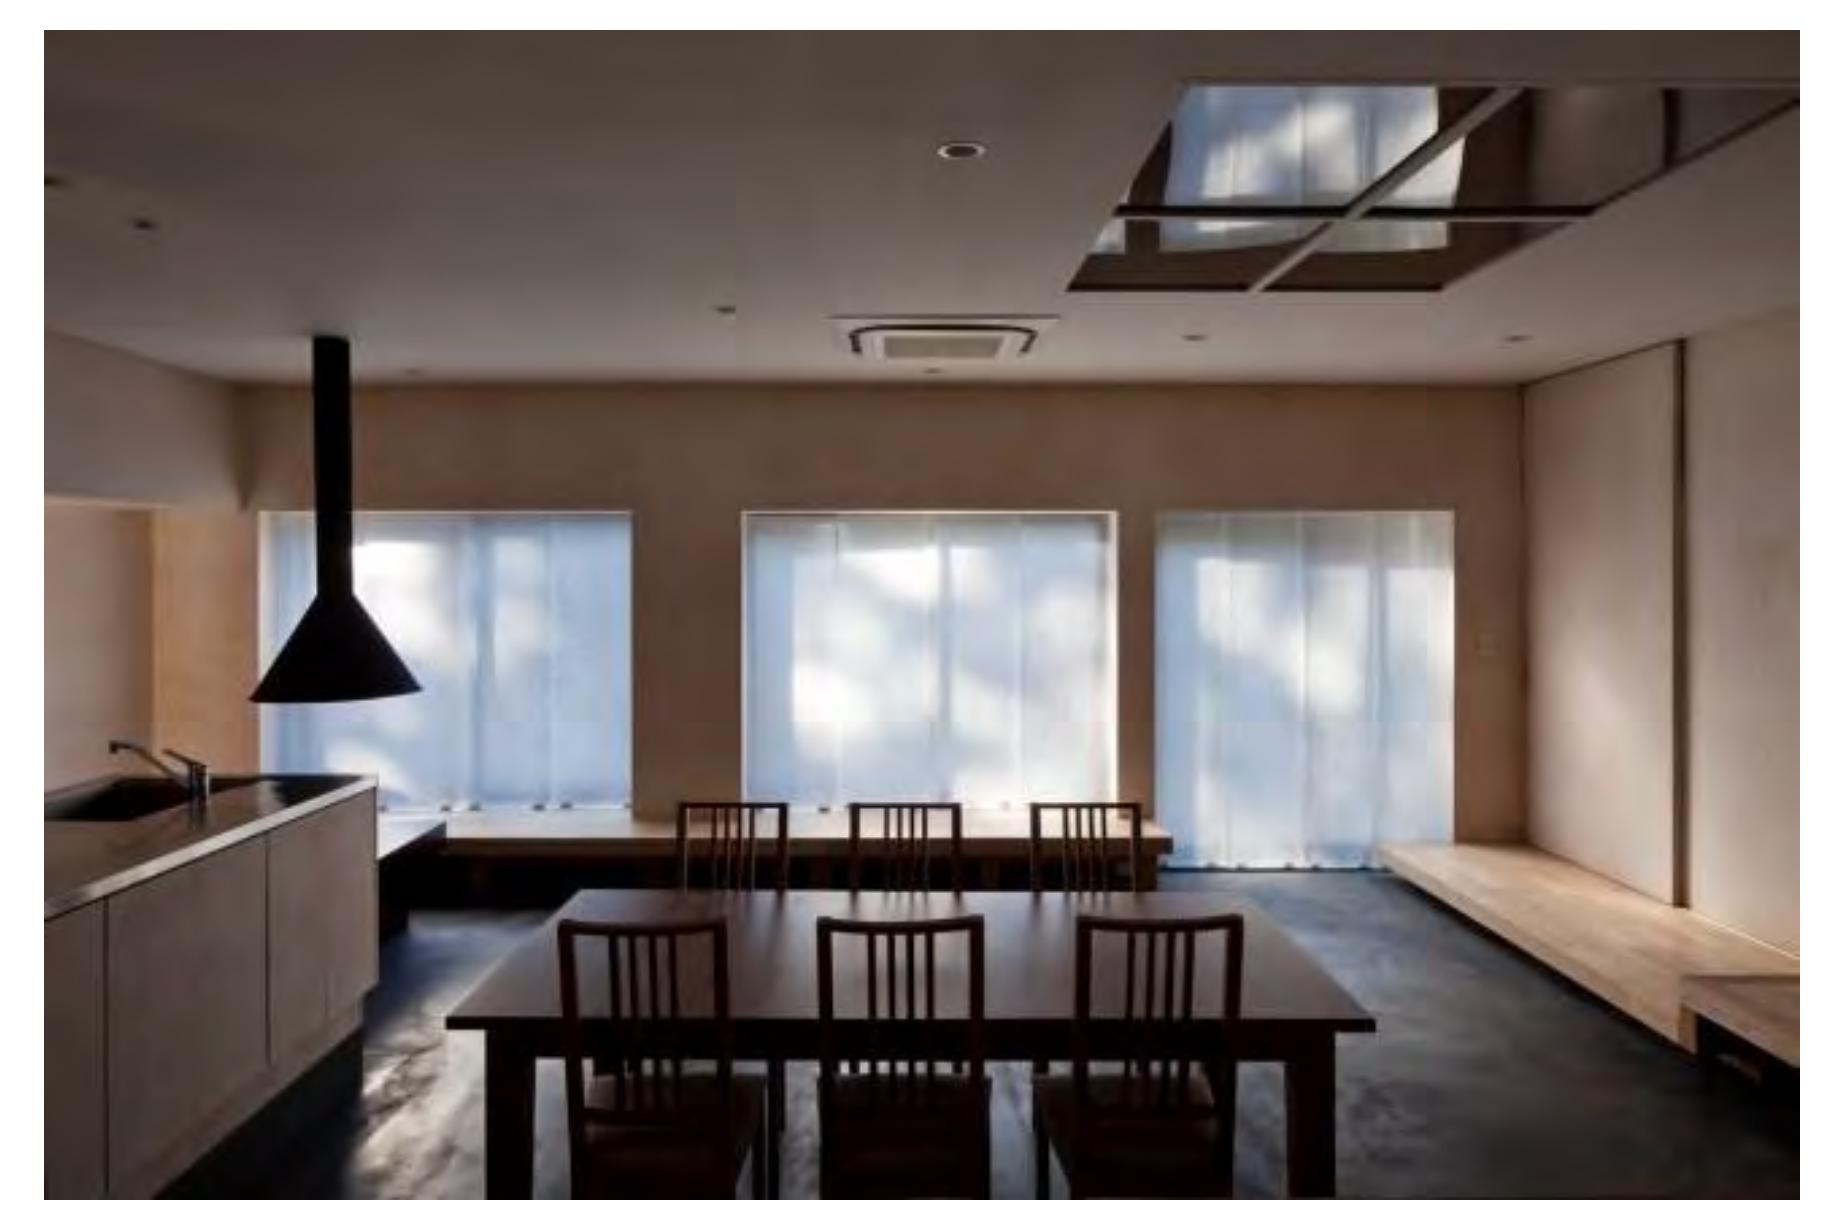

# KAWAZOE LAB. [Design of Architecture]

Department of Human and Social Systems

Design of Architecture and Theory of Scenery

Department of Architecture

<http://www.kwz.iis.u-tokyo.ac.jp>

Explore new possibilities  
From the place of co-creation

「Design of Architecture」

Share  
The value of the place

Create a future image  
Together with the  
residents