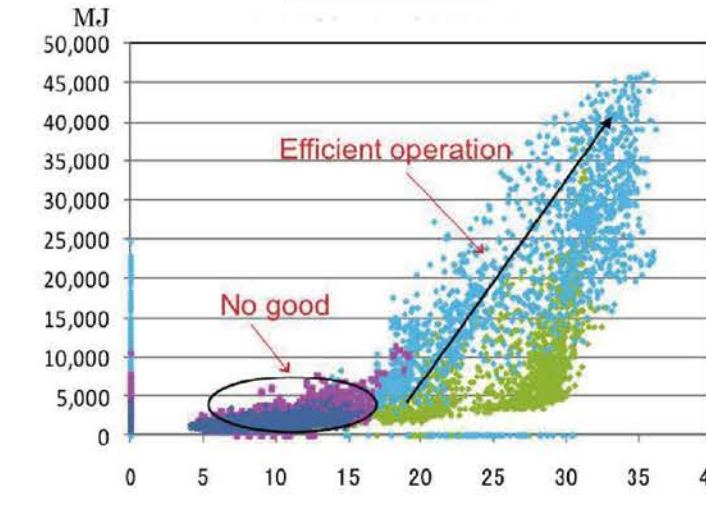

YASHIRO LAB.

[IoT for Everyday Life]

Department of Human and Social Systems

Management of Project

Engineering/Architecture

Technology Management for Innovation

<http://yashirolab.iis.u-tokyo.ac.jp/>

Everyday Life Service

Research and Application of IoT Technologies Through Horizontal Coordination of Production Technologies

Sustainable Production Technologies