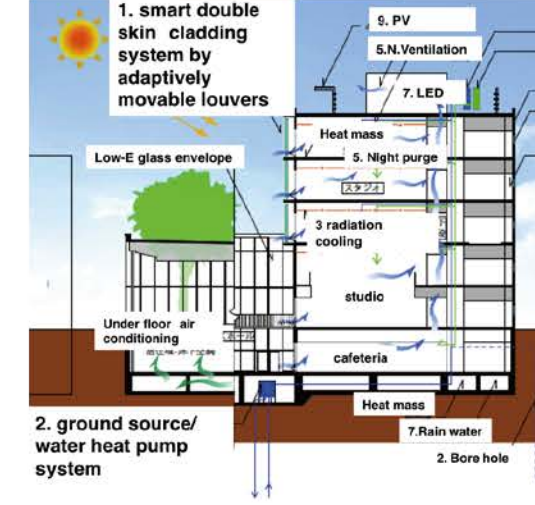

YASHIRO LAB.

[IoT for Everyday Life]

Department of Human and Social Systems

Management of Project

Engineering/Architecture

Technology Management for Innovation

<http://yashirolab.iis.u-tokyo.ac.jp/>

Everyday Life Service

Research and Application of IoT Technologies Through Horizontal Coordination of Production Technologies

Sustainable Production Technologies